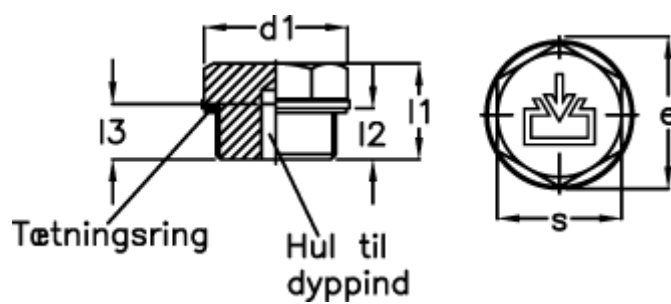

Article number: 20239523

Description: E+G

Threaded plug GN 741-32-M26x1,5-ES-1

Measures

$d1 = 32$

$d2 = M26 \times 1,5$

$d4 = M5$

$e = 31.2$

$l1 = 17.0$

$l2 = 9.0$

$s = 22$